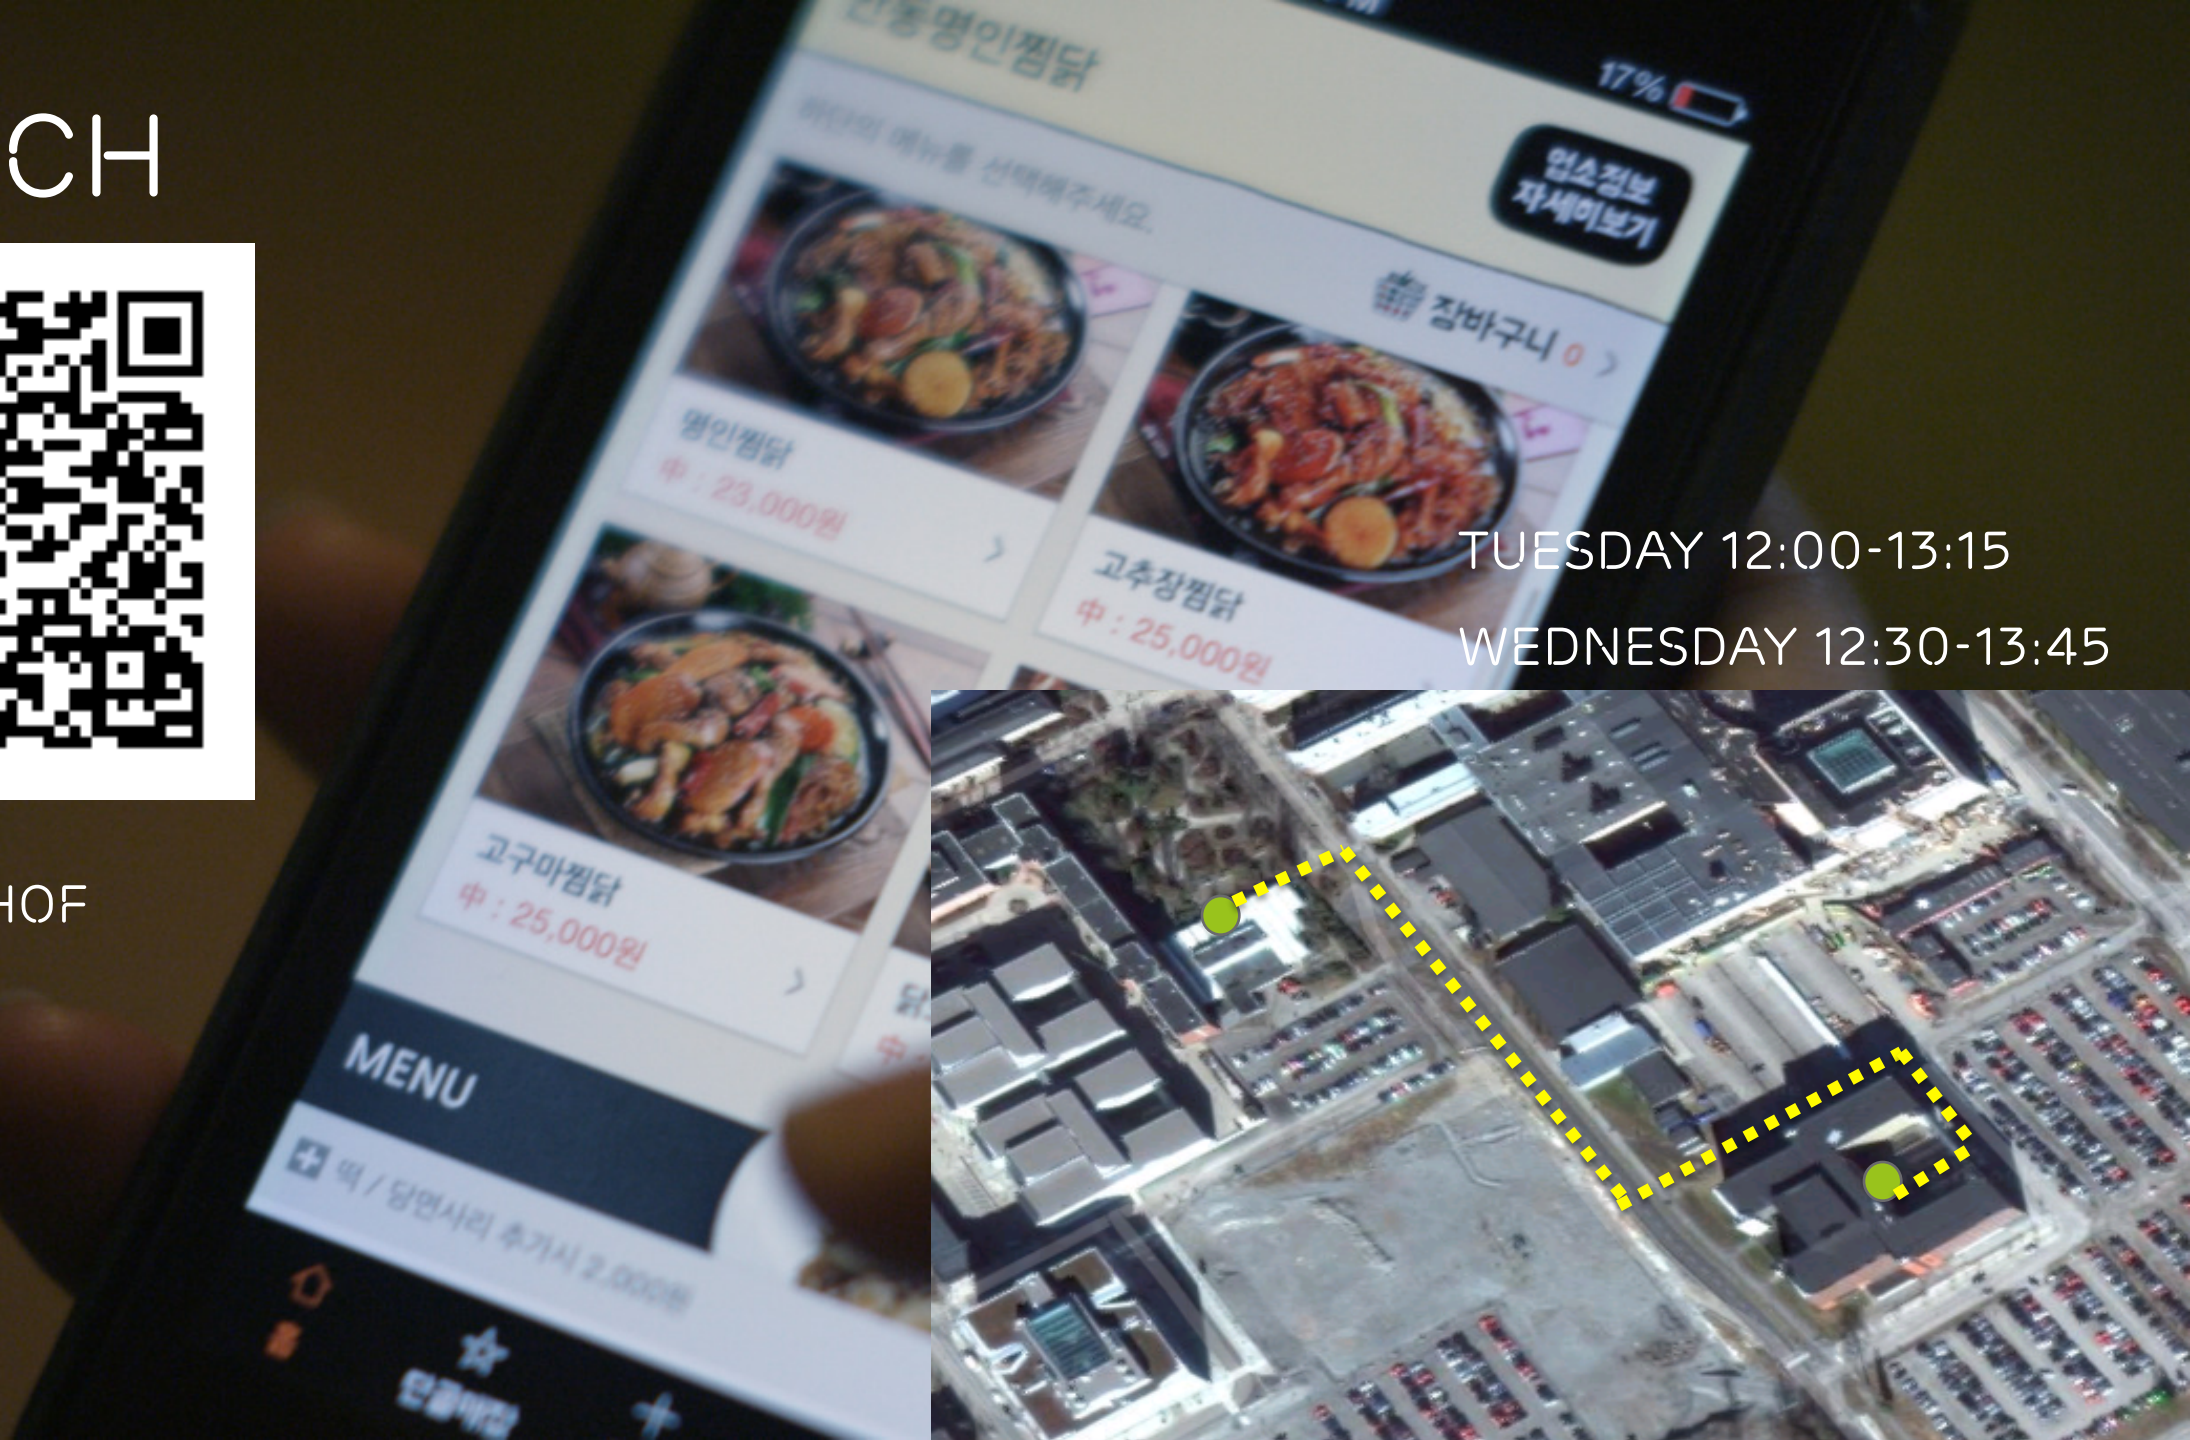

MICRO HOF

17%

연소정보
자세이보기

간장명인찜닭

이 단의 메뉴를 선택해주세요.