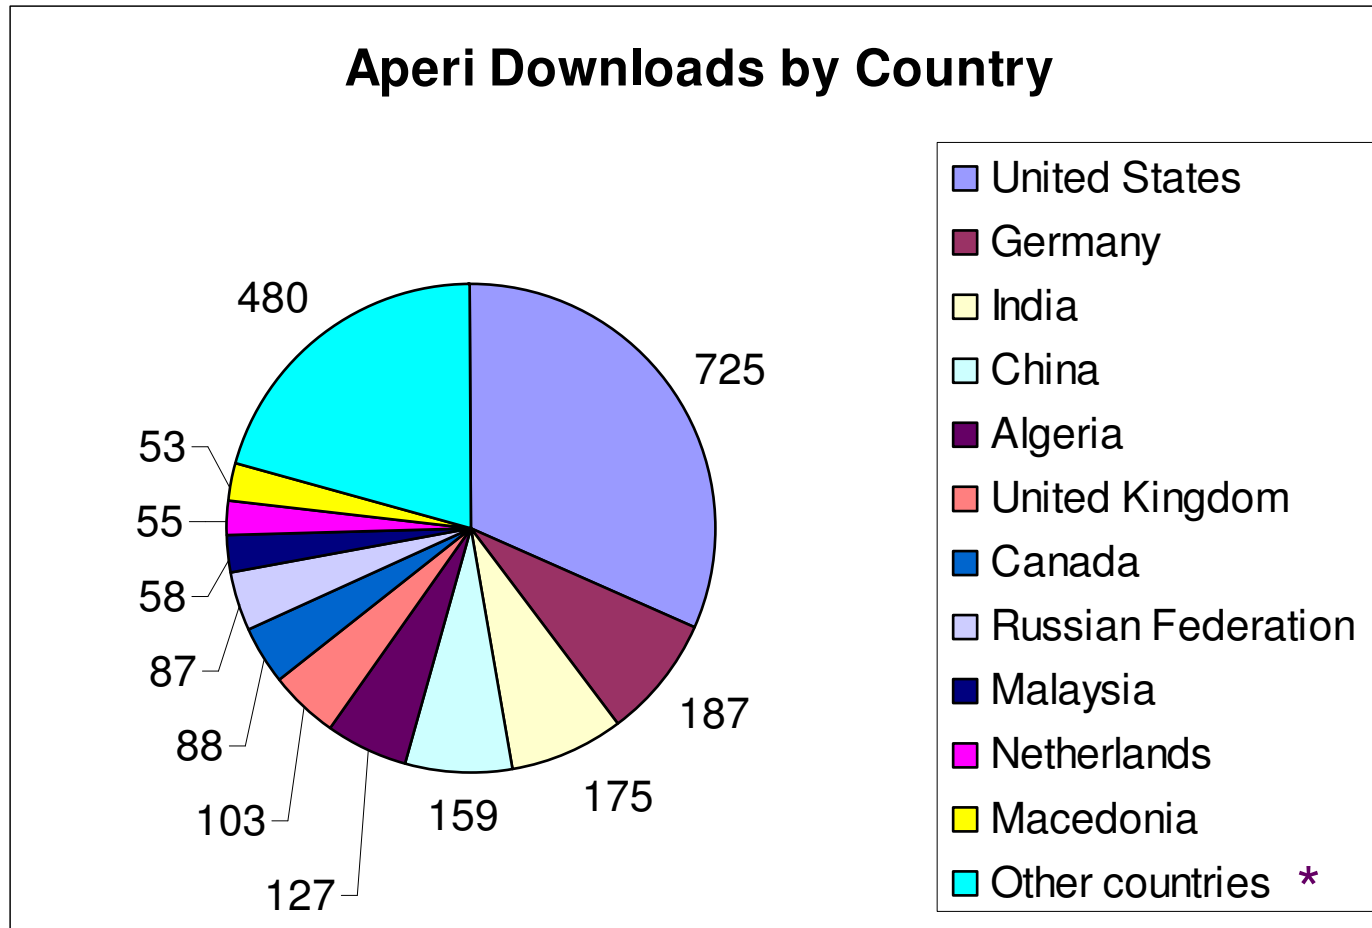

Aperi Downloads by Country

02/29/08

2297 downloads / 65 countries

•54 Countries with 40 or less downloads: *Australia, France, Italy, Israel, Republic of Korea, Japan, Indonesia, Taiwan, Turkey, Austria, Switzerland, Ireland, Hungary, Australia, Belgium, Hong Kong, Mexico, Tunisia, Sweden, Thailand, South Africa, Norway, Spain, Bulgaria, Denmark, Greece, Lithuania, Poland, Finland, Ukraine, Romania, Ghana, Czech Republic, Venezuela, Philippines, Albania, Pakistan, Colombia, Portugal, Saudi Arabia, New Zealand, Sri Lanka, Singapore, Cyprus, Vietnam, Bangladesh, Peru, Morocco, Slovenia, Uruguay, Slovakia (Slovak Republic), Iceland, Argentina*