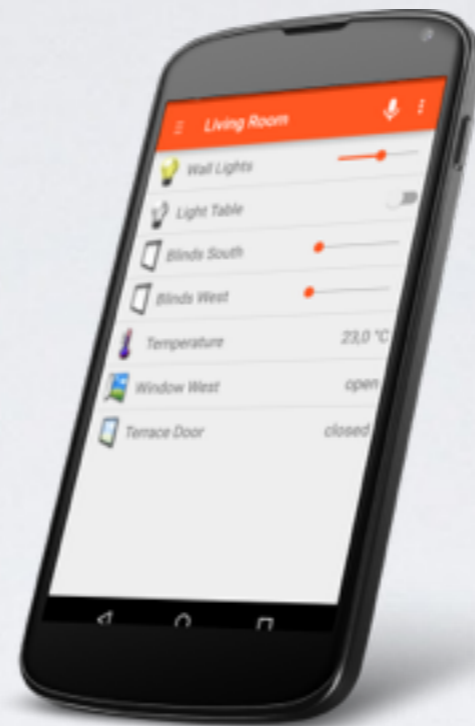

USER INTERFACES

AUTOMATION RULES

ABSTRACT EVENTS

PHYSICAL

LIFX BINDING

SAMSUNG BINDING

SONOS BINDING

WEMO BINDING