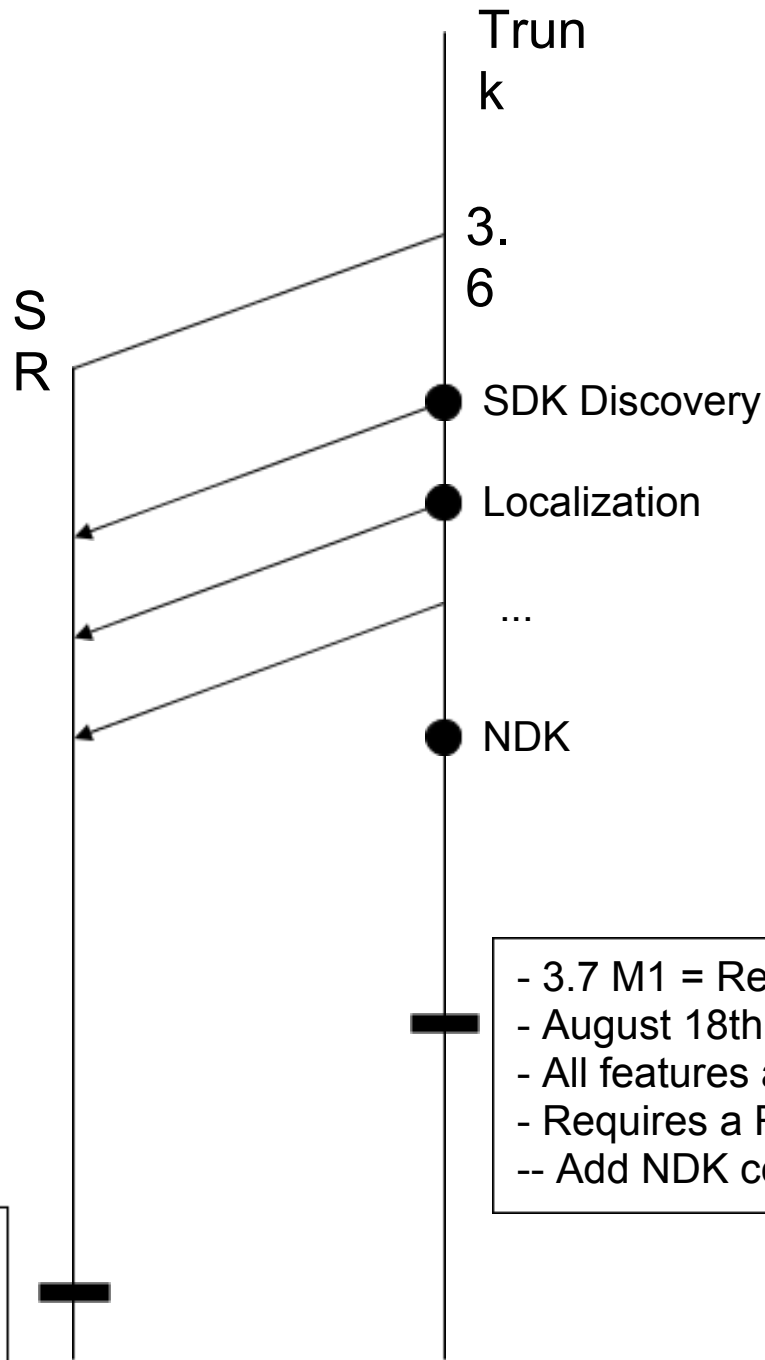

Scenario 1

- 3.6 SR1
- RC1 = August 11th
- RC4 = September 15th
- Everything except NDK

- 3.7 M1 = Release 1.1
- August 18th
- All features and bug fixes
- Requires a Release Review
- Add NDK content

Scenario 2